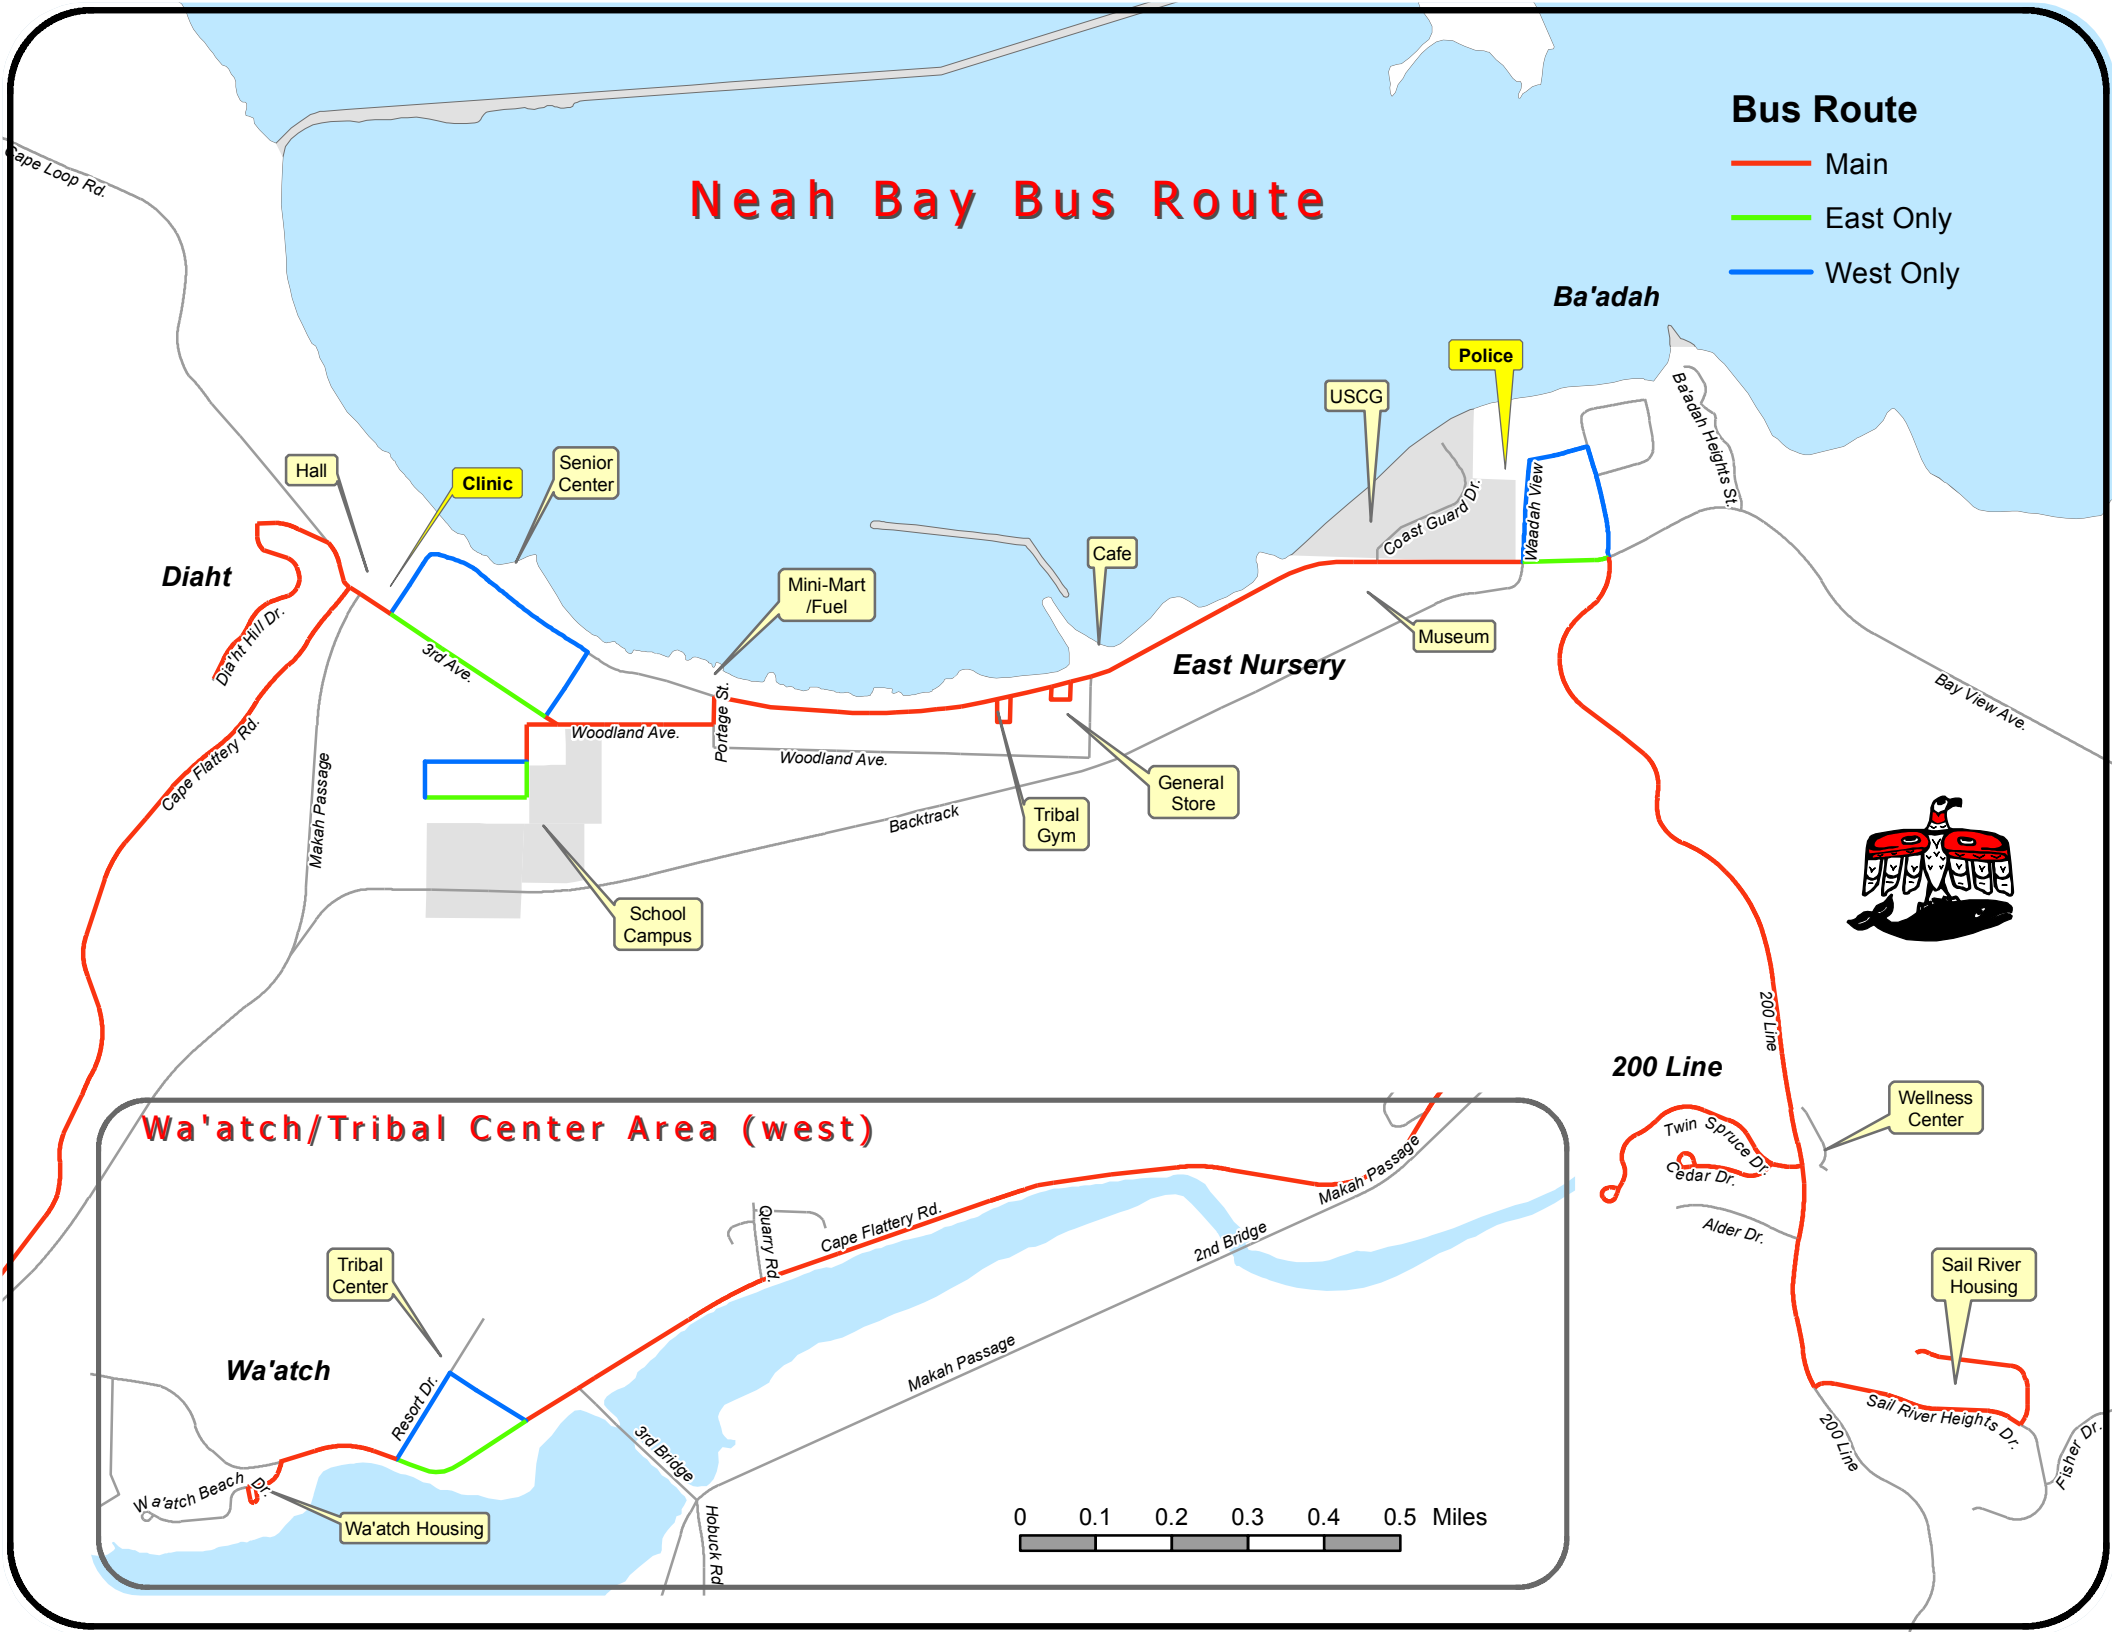

Neah Bay Bus Route

Bus Route

- Main
- East Only
- West Only

Wa'atch/Tribal Center Area (west)