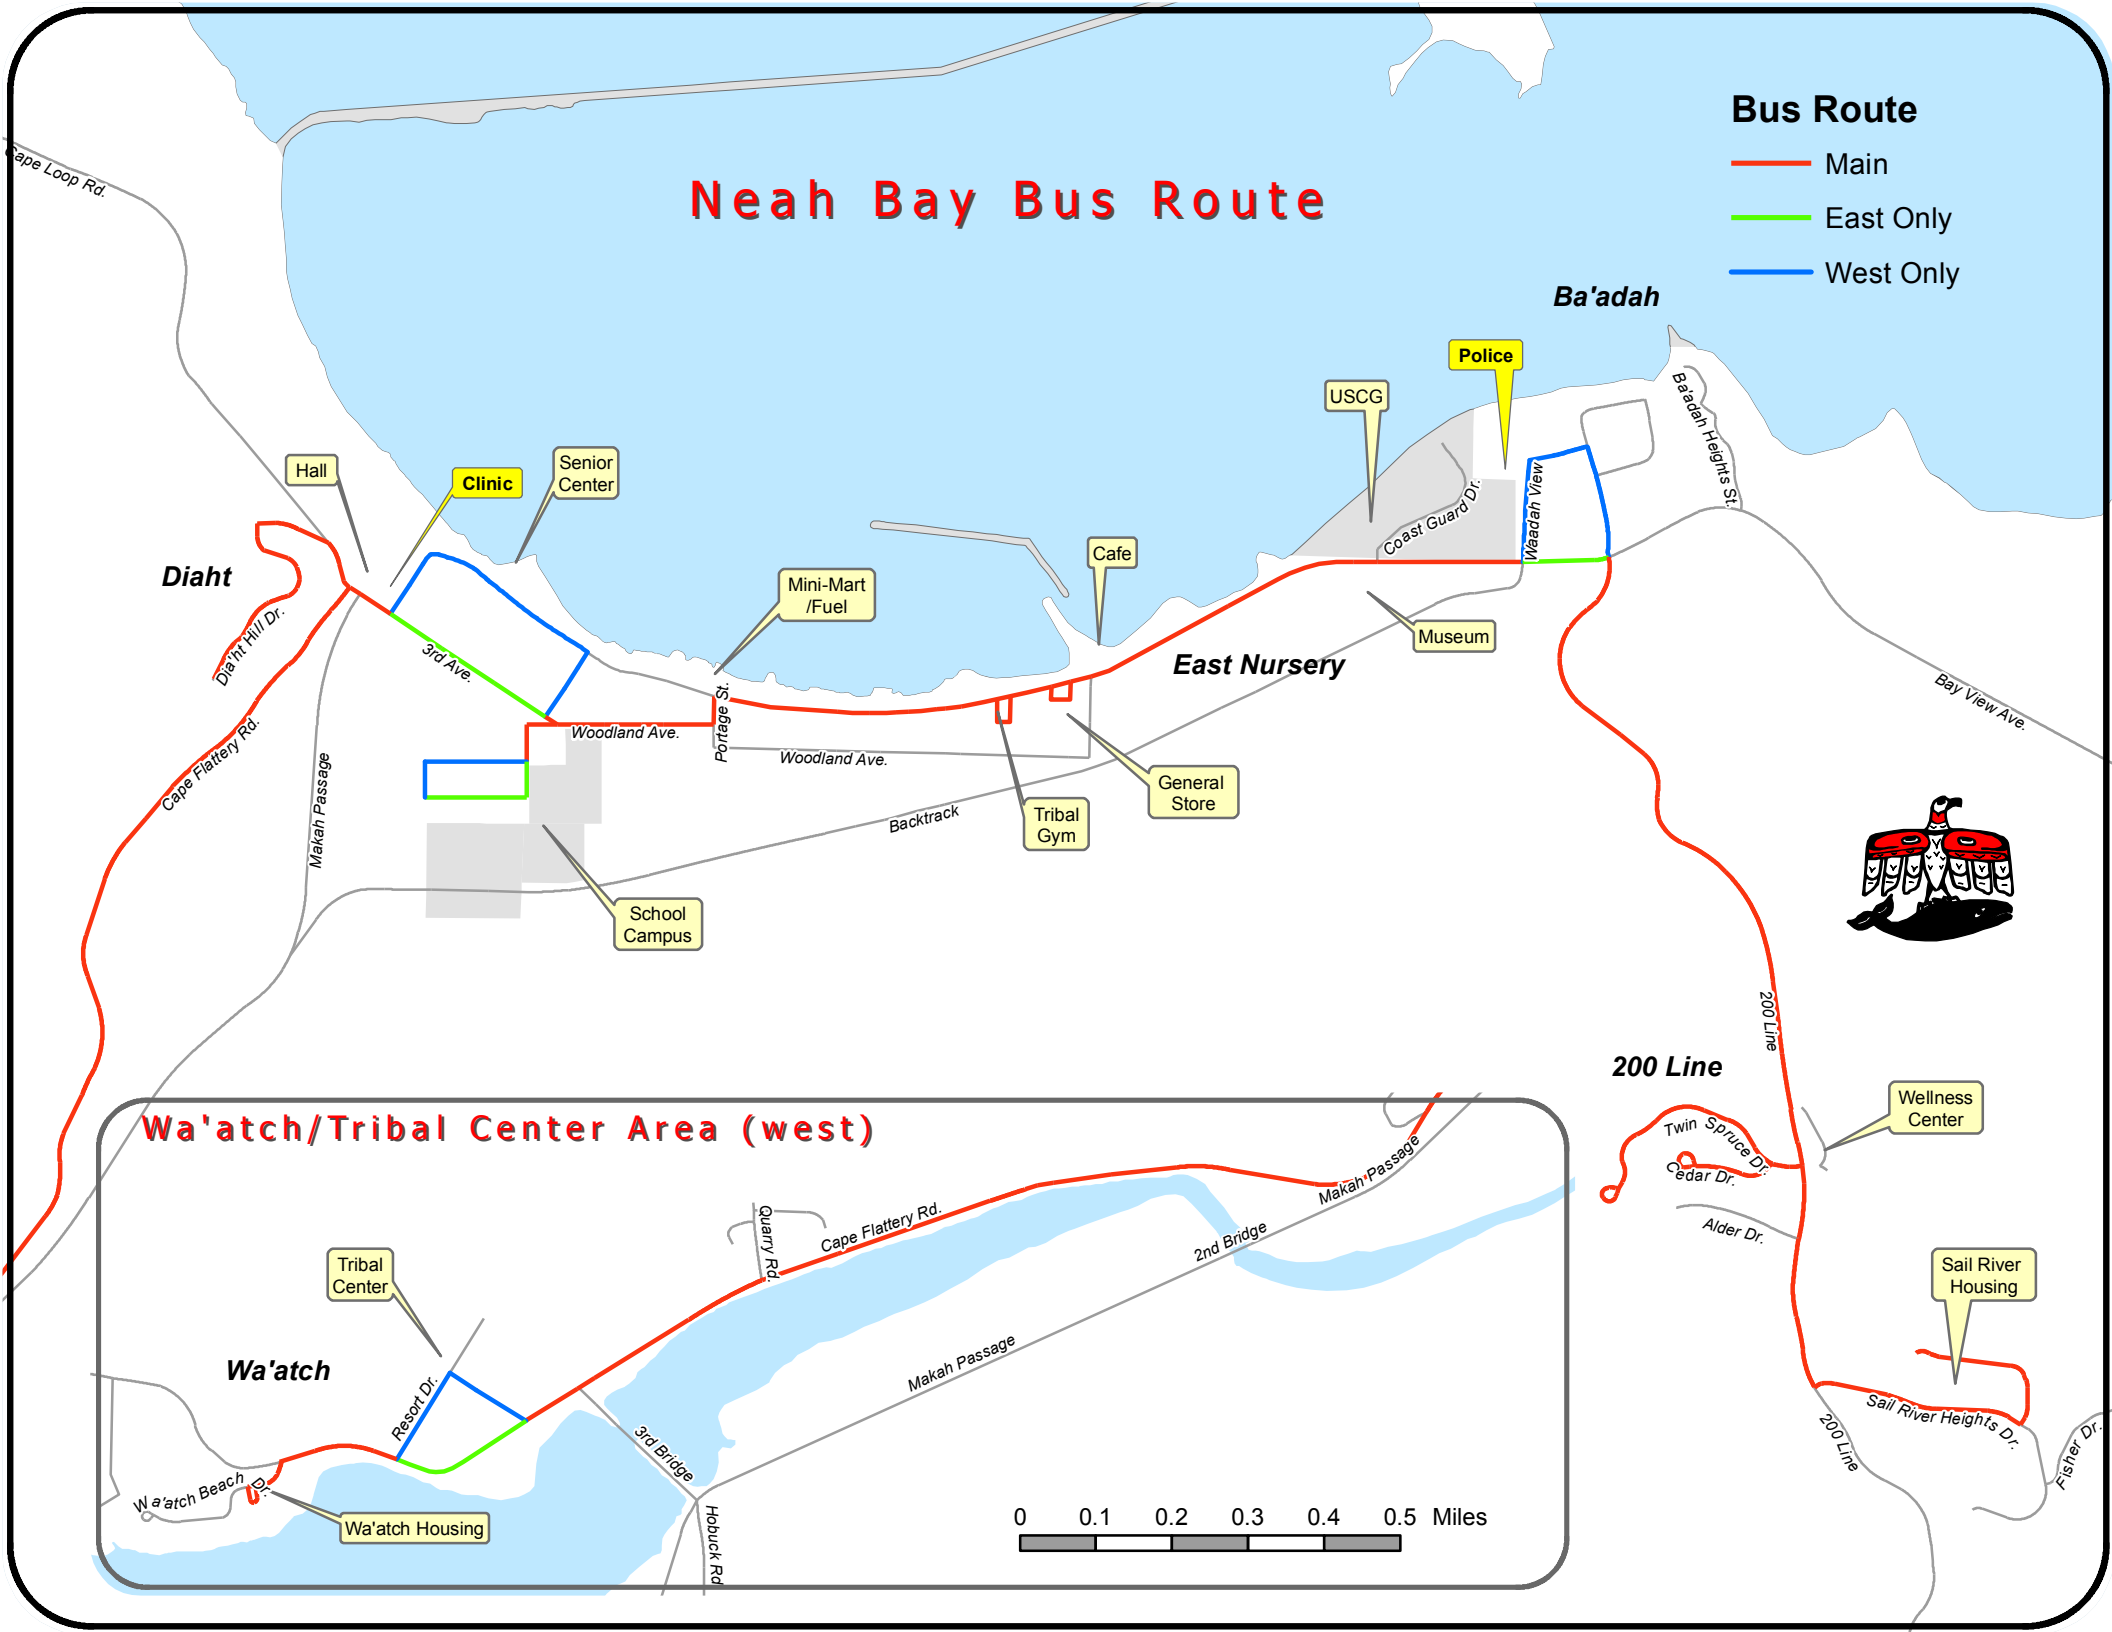

MAKAH PUBLIC TRANSIT

PLEASE NOTE: ALL TIMES ARE DEPARTURE TIMES

EFFECTIVE: January 1, 2022

ALSO NOTE: THAT ALL TIMES ARE APPROXIMATE

N/A = Not a scheduled stop

* = MTC EMPLOYEE PARK & RIDE

400 HSNG.	DIAHT HILL	SCHOOL	STORE	200 LINE	SAIL RIVER	Head Start	HSNG. DEPT.	EAST NURS.	STORE	SCHOOL	SR. CTR.	CLINIC	DIAHT HILL	400 HSNG.	TRIBAL CENTER
7:00a	7:08a	7:13a	7:15a	7:23a	7:27a	7:31a	7:32a	7:33a	*7:35a	7:40a	7:45a	N/A	7:50a	N/A	7:55a
8:00a	8:08a	8:13a	8:15a	8:23a	8:27a	8:31a	8:32a	8:33a	8:35a	8:40a	8:45a	8:47a	8:50a	N/A	8:55a
9:00a	9:08a	9:13a	9:15a	9:23a	9:27a	9:31a	9:32a	9:33a	9:35a	9:40a	9:45a	9:47a	9:50a	N/A	9:55a
Special Pickups - 10:00am to 11:45am						(Please See Notes At The Bottom Of The Page)								*12:02p	
N/A	N/A	N/A	*12:50p	N/A	N/A	N/A	N/A	N/A	N/A	N/A	N/A	N/A	N/A	N/A	1:25p
1:30p	1:38p	1:43p	1:47p	1:55p	1:59p	2:03p	2:04p	2:05p	2:08p	2:13p	2:15p	2:18p	2:22p	2:30p	2:32p
N/A	2:38p	2:43p	2:47p	2:55p	2:59p	3:03p	3:04p	3:06p	3:08p	3:13p	3:15p	3:18p	3:22p	3:30p	3:32p
N/A	3:38p	3:43p	3:47p	3:55p	3:59p	4:03p	4:04p	4:06p	4:08p	4:13p	4:15p	4:18p	4:22p	4:30p	4:32p
N/A	N/A	N/A	N/A	N/A	N/A	N/A	N/A	N/A	N/A	N/A	N/A	N/A	N/A	N/A	*5:03p
N/A	5:08p	5:13p	5:15p	5:23p	5:27p	5:31p	5:32p	5:33p	5:35p	5:40p	5:44p	N/A	5:50p	5:58p	N/A
N/A	N/A	N/A	N/A	N/A	N/A	N/A	N/A	N/A	N/A	N/A	N/A	N/A	N/A	N/A	N/A
N/A	7:08p	7:13p	7:15p	7:23p	7:27p	7:31p	7:32p	7:33p	7:35p	7:40p	7:44p	N/A	7:50p	7:58p	N/A
N/A	8:08p	8:13p	8:15p	8:23p	8:27p	8:31p	8:32p	8:33p	8:35p	8:40p	N/A	N/A	8:45p	8:53p	N/A
N/A	9:08p	9:13p	9:15p	9:23p	9:27p	9:31p	9:32p	9:33p	9:35p	9:40p	N/A	N/A	9:45p	9:53p	N/A
N/A	N/A	N/A	10:02p	10:09p	10:13p	10:17p	10:18p	N/A	10:21p	N/A	N/A	N/A	10:28p	10:33p	10:35p

**NOTES: PLEASE SCHEDULE ALL PICKUPS 24 HOURS IN ADVANCE SO THAT WE MAY BETTER SERVE YOU
SPECIAL PICKUPS ARE FOR ELDERLY (62 & OVER) AND DISABLED PERSONS ONLY
PLEASE CALL 640-0443 FOR ROUTE DEVIATIONS**

Neah Bay Bus Route

Bus Route

- Main
- East Only
- West Only

Wa'atch/Tribal Center Area (west)

200 Line