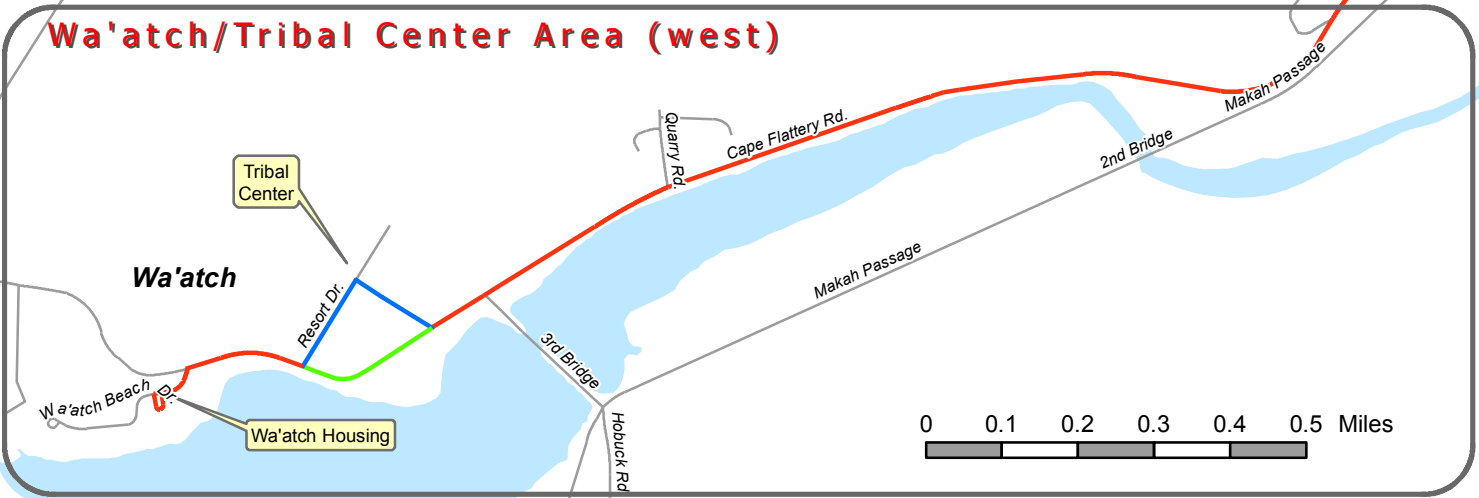

**NOTES: PLEASE SCHEDULE ALL PICKUPS 24 HOURS IN ADVANCE SO THAT WE MAY BETTER SERVE YOU
SPECIAL PICKUPS ARE FOR ELDERLY (62 & OVER) AND DISABLED PERSONS ONLY
PLEASE CALL 640-0443 FOR ROUTE DEVIATIONS**

Neah Bay Bus Route

Bus Route

- Main
- East Only
- West Only

Wa'atch/Tribal Center Area (west)

200 Line